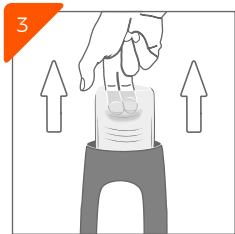

Pull out the rotating tube with two fingers.