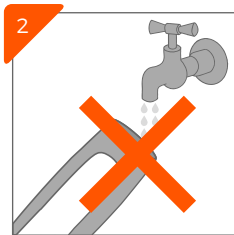

## JOURNEY TO ECSTASY

1  
Apply moderate amount of lubricant to your erected penis.

2  
Insert your penis into ALIVE ONE.

3  
Long-press POWER button for 2 seconds to turn on.

4  
Press MODE button to start & switch between 10 modes.

## AFTER USE

Remove the vagina cover.

DO NOT use water to wash ALIVE ONE directly.

Pull out the rotating tube with two fingers.

Wash the rotating tube with warm water. Dry gently.