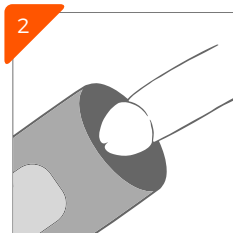

## JOURNEY TO ECSTASY

1  
Apply moderate amount of lubricant to your erected penis.

2  
Insert your penis into ALIVE ONE.

3  
Long-press POWER button for 2 seconds to turn on.

4  
Press MODE button to start & switch between 10 modes.