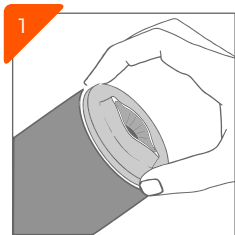

AFTER USE

Remove the vagina cover.